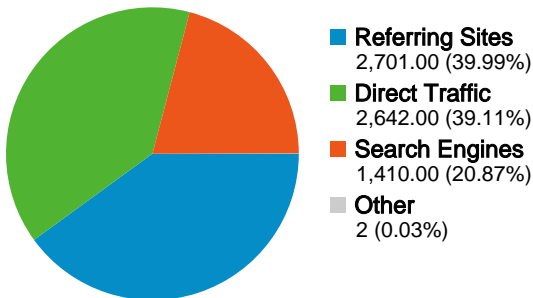

Traffic Sources Overview

Content Overview

Pages	Pageviews	% Pageviews
/gallery/index.php	9,384	9.28%
/index.php?check=1	3,080	3.05%
/	3,044	3.01%
(other)	2,355	2.33%
/flash/index.php?cat_id_int=2	891	0.88%