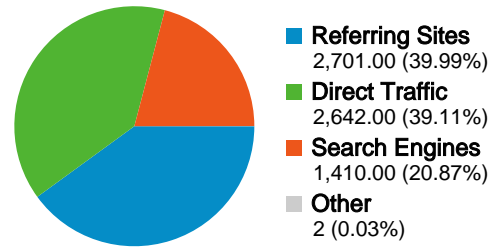

Top Traffic Sources

Sources	Visits	% visits	Keywords	Visits	% visits
(direct) ((none))	2,642	39.11%	bustyshots	548	38.87%
google (organic)	1,136	16.82%	busty shots	253	17.94%
bustyshots.com (referral)	568	8.41%	busty	81	5.74%
bustyposers.de (referral)	455	6.74%	bustyshots.com	73	5.18%
titsintops.com (referral)	386	5.71%	busty webshots	57	4.04%