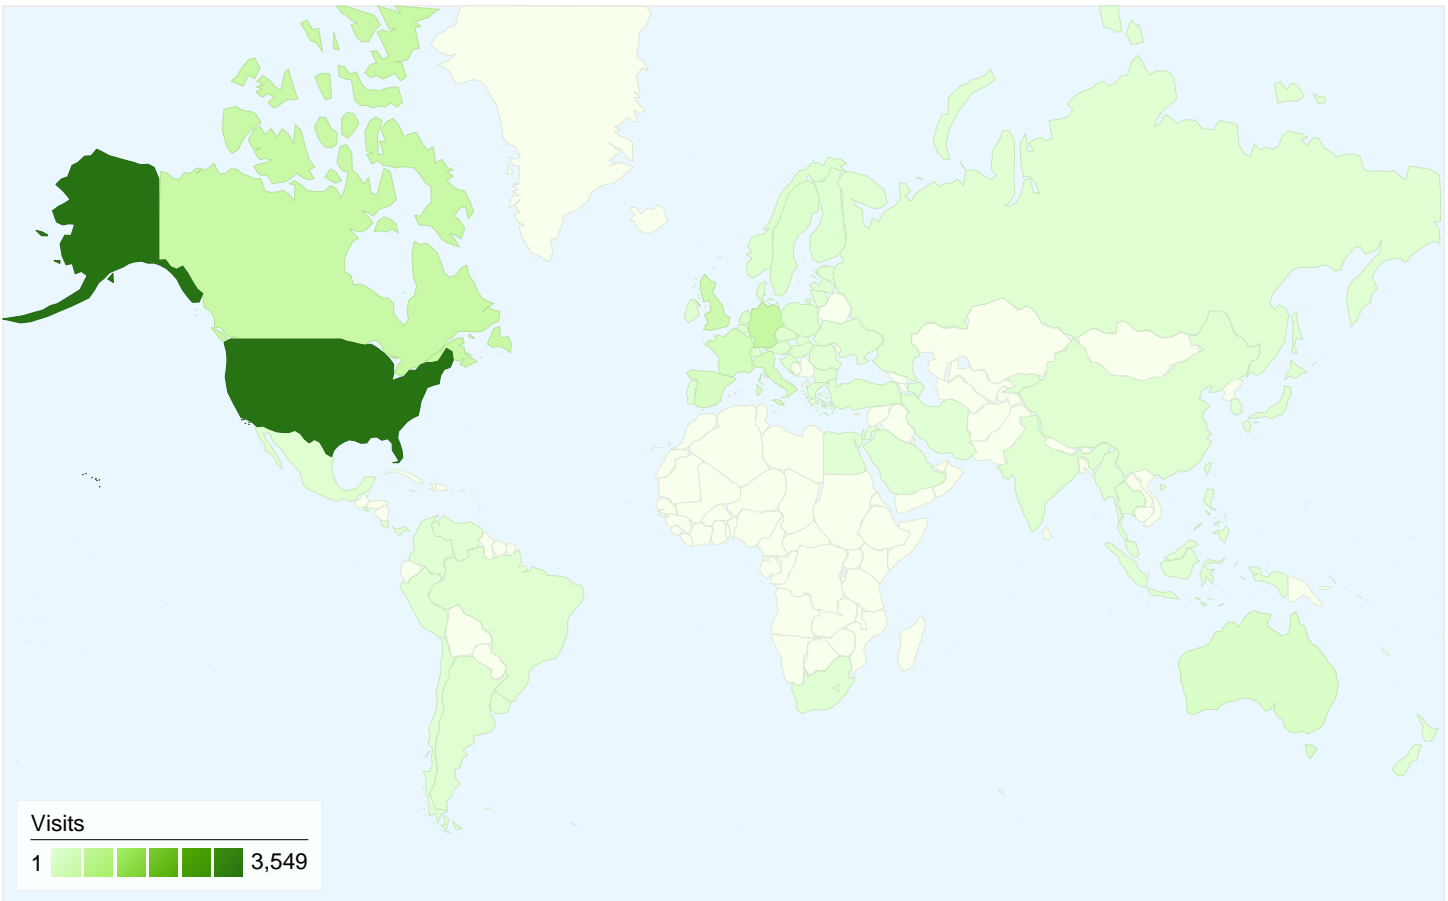

5,372 people visited this site

6,755 Visits

5,372 Absolute Unique Visitors

101,072 Pageviews

14.96 Average Pageviews

00:07:14 Time on Site

24.07% Bounce Rate

45.57% New Visits

All traffic sources sent a total of 6,755 visits

-  39.11% Direct Traffic
-  39.99% Referring Sites
-  20.87% Search Engines

Top Traffic Sources

| Sources | Visits | % visits | Keywords | Visits | % visits |
|---------------------------|--------|----------|----------------|--------|----------|
| (direct) ((none)) | 2,642 | 39.11% | bustyshots | 548 | 38.87% |
| google (organic) | 1,136 | 16.82% | busty shots | 253 | 17.94% |
| bustyshots.com (referral) | 568 | 8.41% | busty | 81 | 5.74% |
| bustyposers.de (referral) | 455 | 6.74% | bustyshots.com | 73 | 5.18% |
| titsintops.com (referral) | 386 | 5.71% | busty webshots | 57 | 4.04% |

6,755 visits came from 76 countries/territories

Site Usage

| Visits | Pages/Visit | Avg. Time on Site | % New Visits | Bounce Rate | |
|---|--|--|--|--|-------------|
| 6,755 % of Site Total: 100.00% | 14.96 Site Avg: 14.96 (0.00%) | 00:07:14 Site Avg: 00:07:14 (0.00%) | 45.58% Site Avg: 45.57% (0.03%) | 24.07% Site Avg: 24.07% (0.00%) | |
| Country/Territory | Visits | Pages/Visit | Avg. Time on Site | % New Visits | Bounce Rate |
| United States | 3,549 | 16.10 | 00:07:14 | 45.39% | 23.36% |
| Germany | 523 | 14.75 | 00:06:22 | 48.18% | 22.94% |
| Canada | 480 | 17.75 | 00:06:58 | 38.33% | 20.00% |
| United Kingdom | 386 | 12.81 | 00:07:29 | 51.30% | 25.13% |
| France | 222 | 13.51 | 00:12:14 | 52.70% | 31.98% |
| Italy | 214 | 13.20 | 00:06:55 | 40.65% | 19.63% |
| Spain | 186 | 11.45 | 00:05:36 | 40.86% | 20.97% |
| Australia | 147 | 11.69 | 00:08:09 | 43.54% | 27.21% |
| Netherlands | 125 | 15.21 | 00:06:19 | 51.20% | 19.20% |
| Poland | 72 | 12.56 | 00:05:56 | 37.50% | 25.00% |