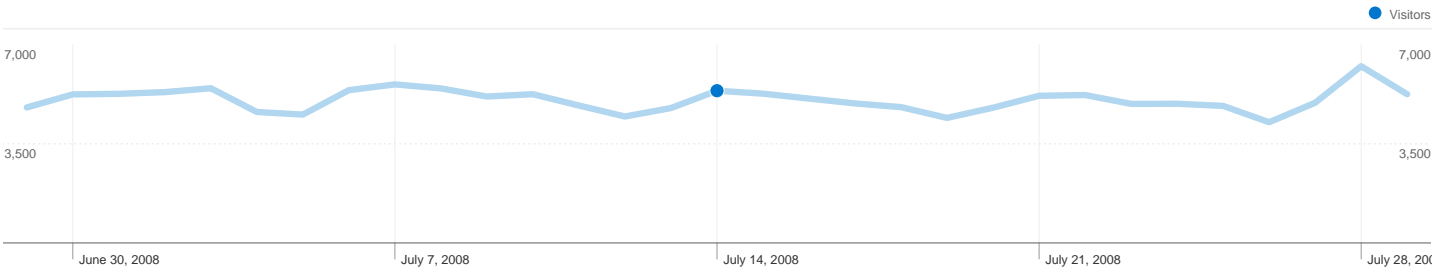

Site Usage

6,755 Visits

24.07% Bounce Rate

101,072 Pageviews

00:07:14 Avg. Time on Site

14.96 Pages/Visit

45.57% % New Visits

Visitors Overview

5,372 people visited this site

6,755 Visits

5,372 Absolute Unique Visitors

101,072 Pageviews

14.96 Average Pageviews

00:07:14 Time on Site

24.07% Bounce Rate

45.57% New Visits