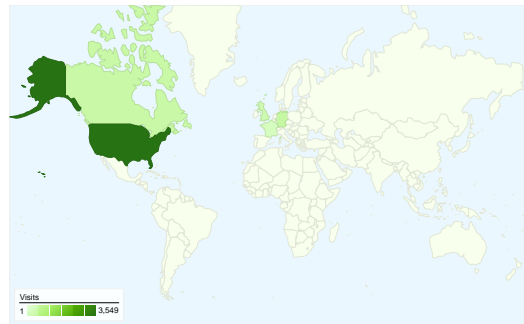

Site Usage

6,755 Visits

24.07% Bounce Rate

101,072 Pageviews

00:07:14 Avg. Time on Site

14.96 Pages/Visit

45.57% % New Visits

Visitors Overview

Visitors
5,372

Map Overlay world

Traffic Sources Overview

Content Overview

| Pages | Pageviews | % Pageviews |
|-------------------------------|-----------|-------------|
| /gallery/index.php | 9,384 | 9.28% |
| /index.php?check=1 | 3,080 | 3.05% |
| / | 3,044 | 3.01% |
| (other) | 2,355 | 2.33% |
| /flash/index.php?cat_id_int=2 | 891 | 0.88% |

5,372 people visited this site

6,755 Visits

5,372 Absolute Unique Visitors

101,072 Pageviews

14.96 Average Pageviews

00:07:14 Time on Site

24.07% Bounce Rate

45.57% New Visits

6,755 visits came from 76 countries/territories

Site Usage

| Visits | Pages/Visit | Avg. Time on Site | % New Visits | Bounce Rate | |
|---|--|--|--|--|-------------|
| 6,755 % of Site Total: 100.00% | 14.96 Site Avg: 14.96 (0.00%) | 00:07:14 Site Avg: 00:07:14 (0.00%) | 45.58% Site Avg: 45.57% (0.03%) | 24.07% Site Avg: 24.07% (0.00%) | |
| Country/Territory | Visits | Pages/Visit | Avg. Time on Site | % New Visits | Bounce Rate |
| United States | 3,549 | 16.10 | 00:07:14 | 45.39% | 23.36% |
| Germany | 523 | 14.75 | 00:06:22 | 48.18% | 22.94% |
| Canada | 480 | 17.75 | 00:06:58 | 38.33% | 20.00% |
| United Kingdom | 386 | 12.81 | 00:07:29 | 51.30% | 25.13% |
| France | 222 | 13.51 | 00:12:14 | 52.70% | 31.98% |
| Italy | 214 | 13.20 | 00:06:55 | 40.65% | 19.63% |
| Spain | 186 | 11.45 | 00:05:36 | 40.86% | 20.97% |
| Australia | 147 | 11.69 | 00:08:09 | 43.54% | 27.21% |
| Netherlands | 125 | 15.21 | 00:06:19 | 51.20% | 19.20% |
| Poland | 72 | 12.56 | 00:05:56 | 37.50% | 25.00% |