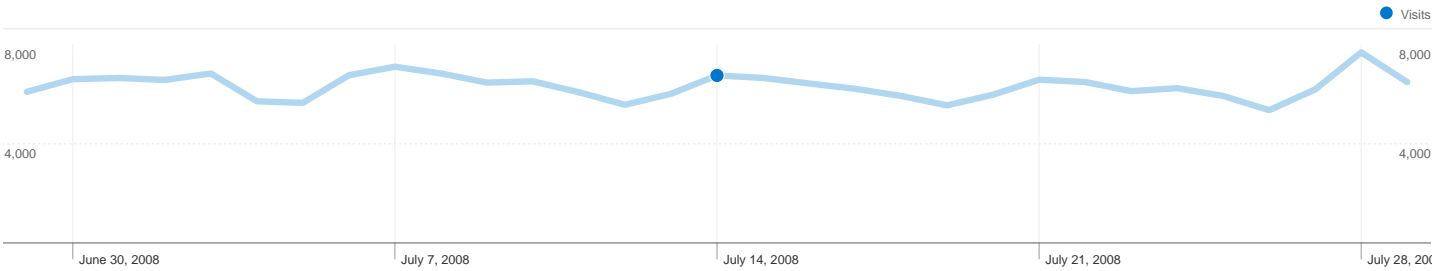

All traffic sources sent a total of 6,755 visits

- 39.11% Direct Traffic
- 39.99% Referring Sites
- 20.87% Search Engines