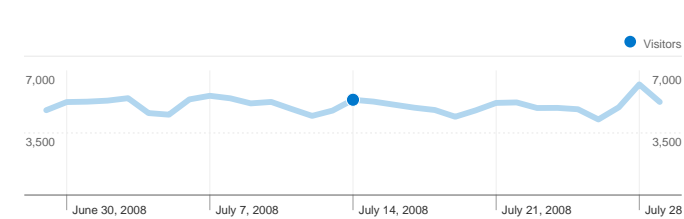

Site Usage

6,755 Visits

24.07% Bounce Rate

101,072 Pageviews

00:07:14 Avg. Time on Site

14.96 Pages/Visit

45.57% % New Visits

Visitors Overview

5,372 people visited this site

6,755 Visits

5,372 Absolute Unique Visitors

101,072 Pageviews

14.96 Average Pageviews

00:07:14 Time on Site

24.07% Bounce Rate

45.57% New Visits

6,755 visits came from 76 countries/territories

Site Usage

| Visits | Pages/Visit | Avg. Time on Site | % New Visits | Bounce Rate | |
|---|--|--|--|--|-------------|
| 6,755 % of Site Total: 100.00% | 14.96 Site Avg: 14.96 (0.00%) | 00:07:14 Site Avg: 00:07:14 (0.00%) | 45.58% Site Avg: 45.57% (0.03%) | 24.07% Site Avg: 24.07% (0.00%) | |
| Country/Territory | Visits | Pages/Visit | Avg. Time on Site | % New Visits | Bounce Rate |
| United States | 3,549 | 16.10 | 00:07:14 | 45.39% | 23.36% |
| Germany | 523 | 14.75 | 00:06:22 | 48.18% | 22.94% |
| Canada | 480 | 17.75 | 00:06:58 | 38.33% | 20.00% |
| United Kingdom | 386 | 12.81 | 00:07:29 | 51.30% | 25.13% |
| France | 222 | 13.51 | 00:12:14 | 52.70% | 31.98% |
| Italy | 214 | 13.20 | 00:06:55 | 40.65% | 19.63% |
| Spain | 186 | 11.45 | 00:05:36 | 40.86% | 20.97% |
| Australia | 147 | 11.69 | 00:08:09 | 43.54% | 27.21% |
| Netherlands | 125 | 15.21 | 00:06:19 | 51.20% | 19.20% |
| Poland | 72 | 12.56 | 00:05:56 | 37.50% | 25.00% |