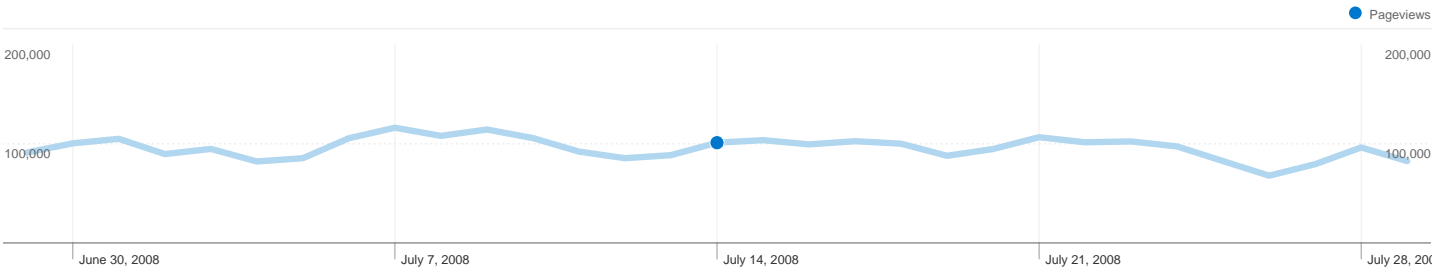

Site Usage

6,755 Visits

24.07% Bounce Rate

101,072 Pageviews

00:07:14 Avg. Time on Site

14.96 Pages/Visit

45.57% % New Visits

Visitors Overview

5,372 people visited this site

6,755 Visits

5,372 Absolute Unique Visitors

101,072 Pageviews

14.96 Average Pageviews

00:07:14 Time on Site

24.07% Bounce Rate

45.57% New Visits

All traffic sources sent a total of 6,755 visits

-  39.11% Direct Traffic
-  39.99% Referring Sites
-  20.87% Search Engines

Top Traffic Sources

| Sources | Visits | % visits | Keywords | Visits | % visits |
|---------------------------|--------|----------|----------------|--------|----------|
| (direct) ((none)) | 2,642 | 39.11% | bustyshots | 548 | 38.87% |
| google (organic) | 1,136 | 16.82% | busty shots | 253 | 17.94% |
| bustyshots.com (referral) | 568 | 8.41% | busty | 81 | 5.74% |
| bustyposers.de (referral) | 455 | 6.74% | bustyshots.com | 73 | 5.18% |
| titsintops.com (referral) | 386 | 5.71% | busty webshots | 57 | 4.04% |

6,755 visits came from 76 countries/territories

Site Usage

| Visits | Pages/Visit | Avg. Time on Site | % New Visits | Bounce Rate | |
|---|--|--|--|--|-------------|
| 6,755 % of Site Total: 100.00% | 14.96 Site Avg: 14.96 (0.00%) | 00:07:14 Site Avg: 00:07:14 (0.00%) | 45.58% Site Avg: 45.57% (0.03%) | 24.07% Site Avg: 24.07% (0.00%) | |
| Country/Territory | Visits | Pages/Visit | Avg. Time on Site | % New Visits | Bounce Rate |
| United States | 3,549 | 16.10 | 00:07:14 | 45.39% | 23.36% |
| Germany | 523 | 14.75 | 00:06:22 | 48.18% | 22.94% |
| Canada | 480 | 17.75 | 00:06:58 | 38.33% | 20.00% |
| United Kingdom | 386 | 12.81 | 00:07:29 | 51.30% | 25.13% |
| France | 222 | 13.51 | 00:12:14 | 52.70% | 31.98% |
| Italy | 214 | 13.20 | 00:06:55 | 40.65% | 19.63% |
| Spain | 186 | 11.45 | 00:05:36 | 40.86% | 20.97% |
| Australia | 147 | 11.69 | 00:08:09 | 43.54% | 27.21% |
| Netherlands | 125 | 15.21 | 00:06:19 | 51.20% | 19.20% |
| Poland | 72 | 12.56 | 00:05:56 | 37.50% | 25.00% |