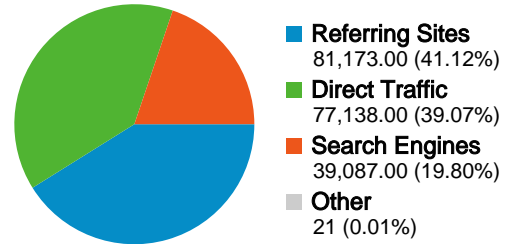

**Visitors**  
**97,283**

**Map Overlay world**

**Traffic Sources Overview**

- **Referring Sites**  
81,173.00 (41.12%)
- **Direct Traffic**  
77,138.00 (39.07%)
- **Search Engines**  
39,087.00 (19.80%)
- **Other**  
21 (0.01%)

## 97,283 people visited this site

**197,419** Visits

**97,283** Absolute Unique Visitors

**2,966,144** Pageviews

**15.02** Average Pageviews

**00:06:45** Time on Site

**23.28%** Bounce Rate

**45.51%** New Visits

All traffic sources sent a total of 197,419 visits

-  39.07% Direct Traffic
-  41.12% Referring Sites
-  19.80% Search Engines

**197,419 visits came from 150 countries/territories**

Site Usage						
Visits	Pages/Visit	Avg. Time on Site	% New Visits	Bounce Rate		
<b>197,419</b> % of Site Total: 100.00%	<b>15.02</b> Site Avg: 15.02 (0.00%)	<b>00:06:45</b> Site Avg: 00:06:45 (0.00%)	<b>45.51%</b> Site Avg: 45.33% (0.38%)	<b>23.28%</b> Site Avg: 23.28% (0.00%)		
Country/Territory	Visits	Pages/Visit	Avg. Time on Site	% New Visits	Bounce Rate	
United States	103,313	16.04	00:06:40	44.03%	21.85%	
Germany	15,456	13.62	00:05:59	48.16%	24.13%	
Canada	14,261	17.04	00:06:34	41.20%	18.46%	
United Kingdom	10,745	13.48	00:06:25	51.78%	24.39%	
France	8,113	11.85	00:06:31	54.73%	35.78%	
Italy	6,000	14.36	00:07:13	39.08%	18.90%	
Spain	4,908	13.21	00:07:00	38.24%	22.25%	
Australia	4,345	13.62	00:08:20	45.32%	22.60%	
Netherlands	3,812	15.10	00:05:46	47.85%	20.25%	
Sweden	2,096	16.92	00:07:38	43.46%	20.32%	