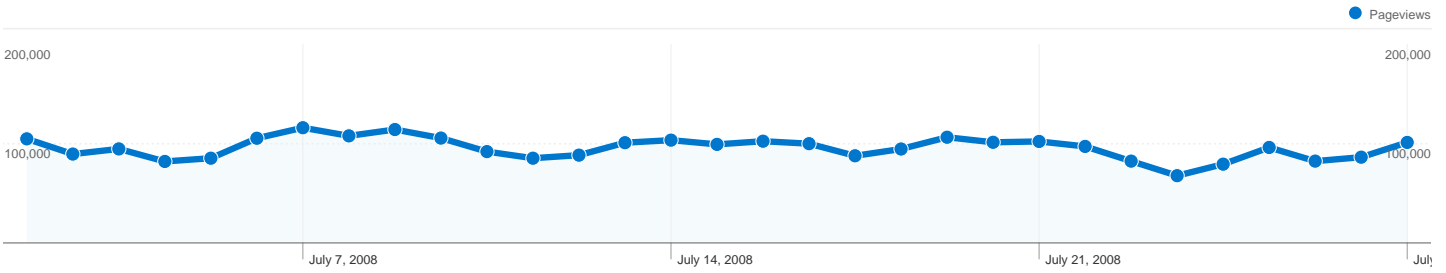

## 97,283 people visited this site

**197,419** Visits

**97,283** Absolute Unique Visitors

**2,966,144** Pageviews

**15.02** Average Pageviews

**00:06:45** Time on Site

**23.28%** Bounce Rate

**45.51%** New Visits

All traffic sources sent a total of 197,419 visits

-  39.07% Direct Traffic
-  41.12% Referring Sites
-  19.80% Search Engines

## Top Traffic Sources

Sources	Visits	% visits	Keywords	Visits	% visits
(direct) ((none))	77,138	39.07%	bustyshots	15,283	39.10%
google (organic)	31,601	16.01%	busty shots	6,515	16.67%
bustyshots.com (referral)	17,992	9.11%	busty	2,931	7.50%
bustyposers.de (referral)	13,871	7.03%	busty webshots	1,670	4.27%
titsintops.com (referral)	9,799	4.96%	bustyshots.com	1,480	3.79%

**197,419 visits came from 150 countries/territories**

Site Usage						
Visits	Pages/Visit	Avg. Time on Site	% New Visits	Bounce Rate		
<b>197,419</b> % of Site Total: 100.00%	<b>15.02</b> Site Avg: 15.02 (0.00%)	<b>00:06:45</b> Site Avg: 00:06:45 (0.00%)	<b>45.51%</b> Site Avg: 45.33% (0.38%)	<b>23.28%</b> Site Avg: 23.28% (0.00%)		
Country/Territory	Visits	Pages/Visit	Avg. Time on Site	% New Visits	Bounce Rate	
United States	103,313	16.04	00:06:40	44.03%	21.85%	
Germany	15,456	13.62	00:05:59	48.16%	24.13%	
Canada	14,261	17.04	00:06:34	41.20%	18.46%	
United Kingdom	10,745	13.48	00:06:25	51.78%	24.39%	
France	8,113	11.85	00:06:31	54.73%	35.78%	
Italy	6,000	14.36	00:07:13	39.08%	18.90%	
Spain	4,908	13.21	00:07:00	38.24%	22.25%	
Australia	4,345	13.62	00:08:20	45.32%	22.60%	
Netherlands	3,812	15.10	00:05:46	47.85%	20.25%	
Sweden	2,096	16.92	00:07:38	43.46%	20.32%	