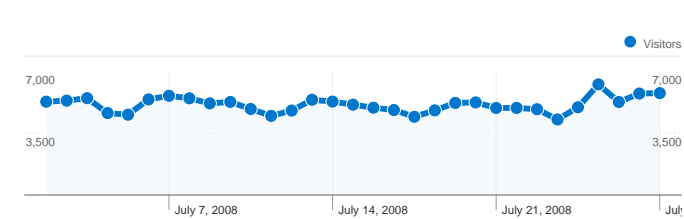

**Site Usage**

**197,419** Visits

**23.28%** Bounce Rate

**2,966,144** Pageviews

**00:06:45** Avg. Time on Site

**15.02** Pages/Visit

**45.33%** % New Visits

**Visitors Overview**

## 97,283 people visited this site

**197,419** Visits

**97,283** Absolute Unique Visitors

**2,966,144** Pageviews

**15.02** Average Pageviews

**00:06:45** Time on Site

**23.28%** Bounce Rate

**45.51%** New Visits

All traffic sources sent a total of 197,419 visits

-  39.07% Direct Traffic
-  41.12% Referring Sites
-  19.80% Search Engines

Pages on this site were viewed a total of 2,966,144 times

 2,966,144 Pageviews

 2,293,920 Unique Views

 23.28% Bounce Rate