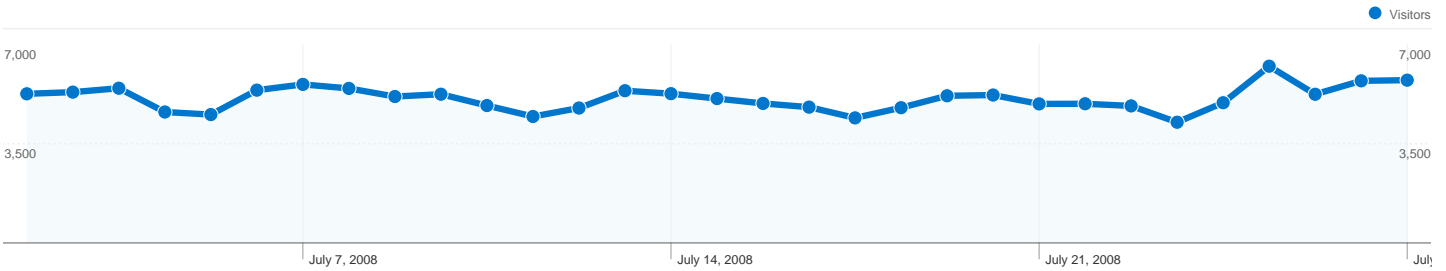

**Site Usage**

**197,419** Visits

**23.28%** Bounce Rate

**2,966,144** Pageviews

**00:06:45** Avg. Time on Site

**15.02** Pages/Visit

**45.33%** % New Visits

**Visitors Overview**

## 97,283 people visited this site

**197,419** Visits

**97,283** Absolute Unique Visitors

**2,966,144** Pageviews

**15.02** Average Pageviews

**00:06:45** Time on Site

**23.28%** Bounce Rate

**45.51%** New Visits

All traffic sources sent a total of 197,419 visits

-  39.07% Direct Traffic
-  41.12% Referring Sites
-  19.80% Search Engines

Pages on this site were viewed a total of 2,966,144 times

 2,966,144 Pageviews

 2,293,920 Unique Views

 23.28% Bounce Rate