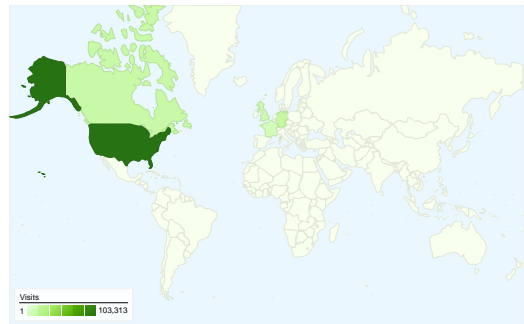

**Site Usage**

**197,419** Visits

**23.28%** Bounce Rate

**2,966,144** Pageviews

**00:06:45** Avg. Time on Site

**15.02** Pages/Visit

**45.33%** % New Visits

**Visitors Overview**

**Visitors**  
**97,283**

**Map Overlay world**

**Traffic Sources Overview**

- **Referring Sites**  
81,173.00 (41.12%)
- **Direct Traffic**  
77,138.00 (39.07%)
- **Search Engines**  
39,087.00 (19.80%)
- **Other**  
21 (0.01%)

All traffic sources sent a total of 197,419 visits

-  39.07% Direct Traffic
-  41.12% Referring Sites
-  19.80% Search Engines

**197,419 visits came from 150 countries/territories**

Site Usage						
Visits	Pages/Visit	Avg. Time on Site	% New Visits	Bounce Rate		
<b>197,419</b> % of Site Total: 100.00%	<b>15.02</b> Site Avg: 15.02 (0.00%)	<b>00:06:45</b> Site Avg: 00:06:45 (0.00%)	<b>45.51%</b> Site Avg: 45.33% (0.38%)	<b>23.28%</b> Site Avg: 23.28% (0.00%)		
Country/Territory	Visits	Pages/Visit	Avg. Time on Site	% New Visits	Bounce Rate	
United States	103,313	16.04	00:06:40	44.03%	21.85%	
Germany	15,456	13.62	00:05:59	48.16%	24.13%	
Canada	14,261	17.04	00:06:34	41.20%	18.46%	
United Kingdom	10,745	13.48	00:06:25	51.78%	24.39%	
France	8,113	11.85	00:06:31	54.73%	35.78%	
Italy	6,000	14.36	00:07:13	39.08%	18.90%	
Spain	4,908	13.21	00:07:00	38.24%	22.25%	
Australia	4,345	13.62	00:08:20	45.32%	22.60%	
Netherlands	3,812	15.10	00:05:46	47.85%	20.25%	
Sweden	2,096	16.92	00:07:38	43.46%	20.32%	