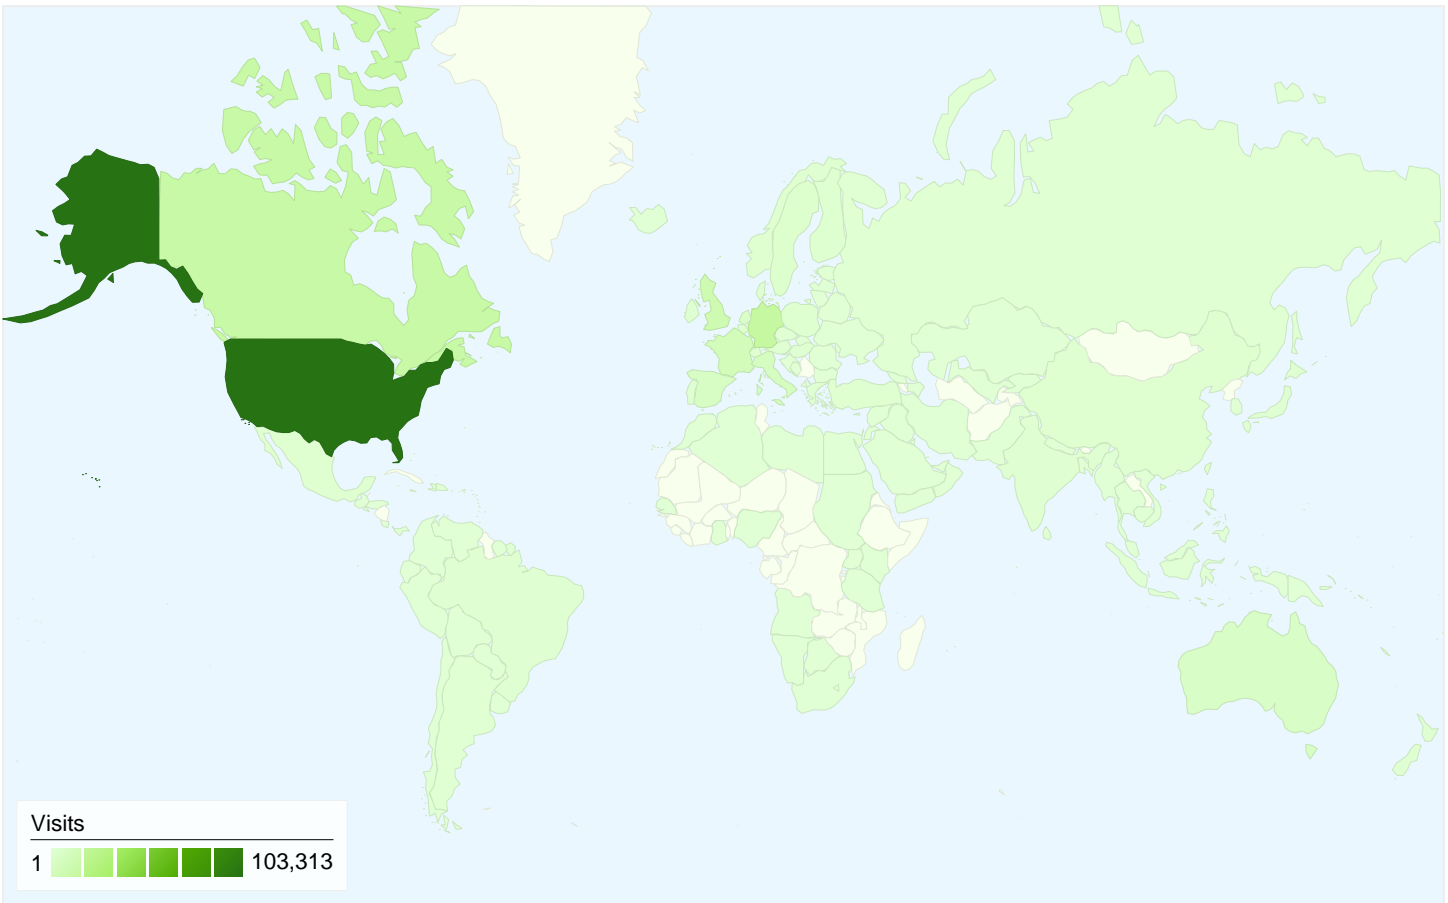

**Visitors**  
**97,283**

**Map Overlay world**

**Traffic Sources Overview**

- **Referring Sites**  
81,173.00 (41.12%)
- **Direct Traffic**  
77,138.00 (39.07%)
- **Search Engines**  
39,087.00 (19.80%)
- **Other**  
21 (0.01%)

## 97,283 people visited this site

**197,419** Visits

**97,283** Absolute Unique Visitors

**2,966,144** Pageviews

**15.02** Average Pageviews

**00:06:45** Time on Site

**23.28%** Bounce Rate

**45.51%** New Visits

All traffic sources sent a total of 197,419 visits

-  39.07% Direct Traffic
-  41.12% Referring Sites
-  19.80% Search Engines

**197,419 visits came from 150 countries/territories**

Site Usage						
Visits	Pages/Visit	Avg. Time on Site	% New Visits	Bounce Rate		
<b>197,419</b> % of Site Total: 100.00%	<b>15.02</b> Site Avg: 15.02 (0.00%)	<b>00:06:45</b> Site Avg: 00:06:45 (0.00%)	<b>45.51%</b> Site Avg: 45.33% (0.38%)	<b>23.28%</b> Site Avg: 23.28% (0.00%)		
Country/Territory	Visits	Pages/Visit	Avg. Time on Site	% New Visits	Bounce Rate	
United States	103,313	16.04	00:06:40	44.03%	21.85%	
Germany	15,456	13.62	00:05:59	48.16%	24.13%	
Canada	14,261	17.04	00:06:34	41.20%	18.46%	
United Kingdom	10,745	13.48	00:06:25	51.78%	24.39%	
France	8,113	11.85	00:06:31	54.73%	35.78%	
Italy	6,000	14.36	00:07:13	39.08%	18.90%	
Spain	4,908	13.21	00:07:00	38.24%	22.25%	
Australia	4,345	13.62	00:08:20	45.32%	22.60%	
Netherlands	3,812	15.10	00:05:46	47.85%	20.25%	
Sweden	2,096	16.92	00:07:38	43.46%	20.32%	