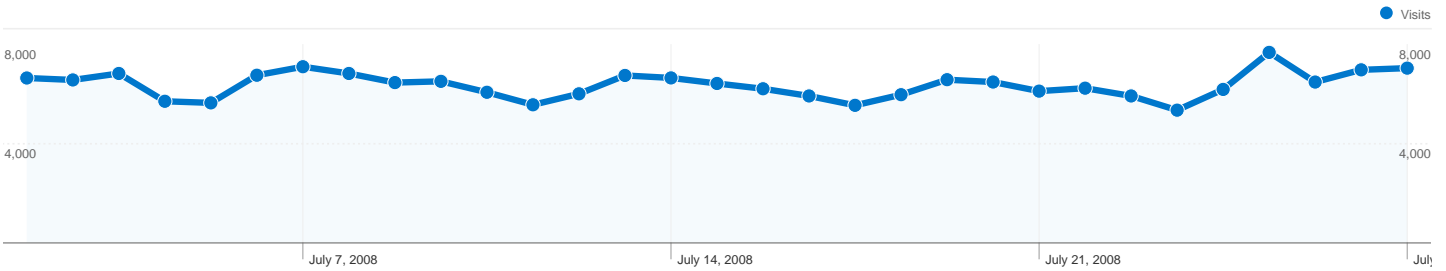

**Site Usage**

**197,419** Visits

**23.28%** Bounce Rate

**2,966,144** Pageviews

**00:06:45** Avg. Time on Site

**15.02** Pages/Visit

**45.33%** % New Visits

**Visitors Overview**

## 97,283 people visited this site

**197,419** Visits

**97,283** Absolute Unique Visitors

**2,966,144** Pageviews

**15.02** Average Pageviews

**00:06:45** Time on Site

**23.28%** Bounce Rate

**45.51%** New Visits

All traffic sources sent a total of 197,419 visits

-  39.07% Direct Traffic
-  41.12% Referring Sites
-  19.80% Search Engines

Pages on this site were viewed a total of 2,966,144 times

 2,966,144 Pageviews

 2,293,920 Unique Views

 23.28% Bounce Rate