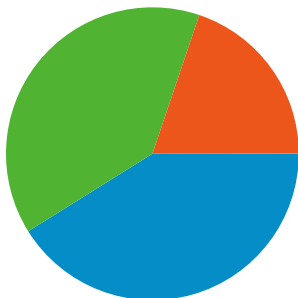

Traffic Sources Overview

- **Referring Sites**
  81,173.00 (41.12%)
- **Direct Traffic**
  77,138.00 (39.07%)
- **Search Engines**
  39,087.00 (19.80%)
- **Other**
  21 (0.01%)

Content Overview

Pages	Pageviews	% Pageviews
/gallery/index.php	263,401	10.46%
/	84,330	3.35%
/index.php?check=1	84,031	3.34%
(other)	69,855	2.77%
/flash/index.php?cat_id_int=2	25,407	1.01%