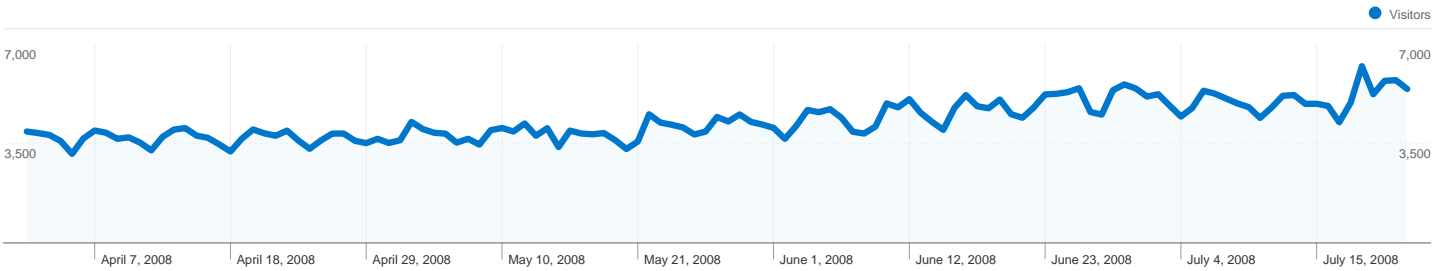

288,701 people visited this site

670,887 Visits

288,701 Absolute Unique Visitors

10,686,820 Pageviews

15.93 Average Pageviews

00:07:09 Time on Site

19.82% Bounce Rate

42.05% New Visits

Technical Profile

Browser	Visits	% visits	Connection Speed	Visits	% visits
Internet Explorer	305,400	45.52%	Cable	268,718	40.05%
Firefox	278,534	41.52%	DSL	213,538	31.83%
Safari	49,083	7.32%	Unknown	133,387	19.88%
Opera	23,685	3.53%	Dialup	29,097	4.34%
Mozilla	7,713	1.15%	T1	18,628	2.78%