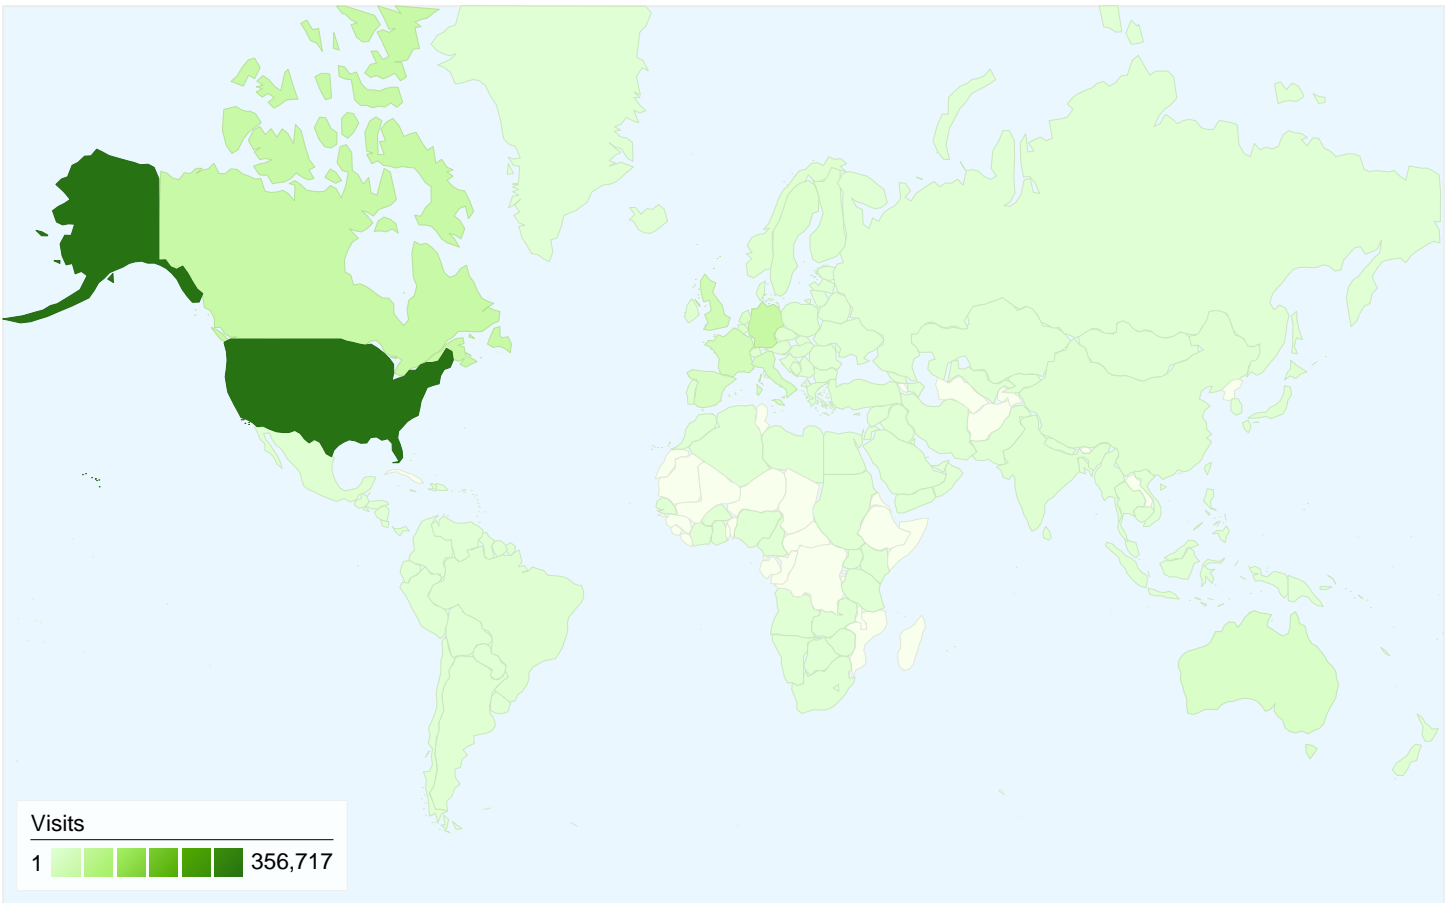

670,887 visits came from 167 countries/territories

Site Usage

Country/Territory	Visits	Pages/Visit	Avg. Time on Site	% New Visits	Bounce Rate
United States	356,717	16.71	00:06:59	40.85%	18.39%
Germany	51,422	14.95	00:06:19	44.52%	19.51%
Canada	48,723	17.84	00:07:36	37.10%	14.50%
United Kingdom	33,982	14.44	00:06:50	46.54%	21.41%
France	26,747	13.18	00:07:33	52.32%	32.20%
Italy	20,429	16.19	00:07:41	40.86%	17.64%
Spain	17,747	13.23	00:06:44	38.05%	25.33%
Australia	14,597	14.44	00:08:45	40.83%	18.06%
Netherlands	13,159	17.45	00:06:49	42.88%	16.92%
Sweden	7,453	18.00	00:08:09	37.02%	16.22%