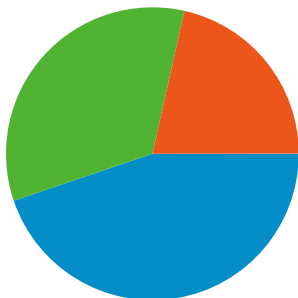

Traffic Sources Overview

- **Direct Traffic**
  300,540.00 (44.80%)
- **Referring Sites**
  226,192.00 (33.72%)
- **Search Engines**
  144,072.00 (21.47%)
- **Other**
  83 (0.01%)

Content Overview

Pages	Pageviews	% Pageviews
/gallery/index.php	1,094,555	17.01%
/	313,513	4.87%
/index.php?check=1	290,683	4.52%
/flash/index.php?cat_id_int=2	115,554	1.80%
(other)	99,680	1.55%