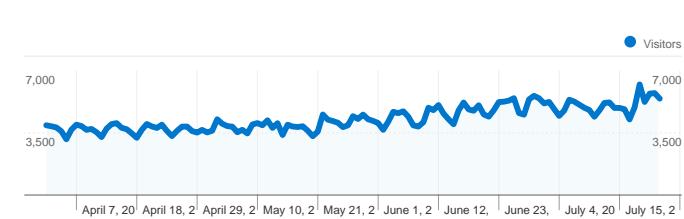

Site Usage

670,887 Visits

19.82% Bounce Rate

10,686,820 Pageviews

00:07:09 Avg. Time on Site

15.93 Pages/Visit

41.88% % New Visits

Visitors Overview

Content Overview

Pages	Pageviews	% Pageviews
/gallery/index.php	1,094,555	17.01%
/	313,513	4.87%
/index.php?check=1	290,683	4.52%
/flash/index.php?cat_id_int=2	115,554	1.80%
(other)	99,680	1.55%

288,701 people visited this site

 **670,887** Visits

 **288,701** Absolute Unique Visitors

 **10,686,820** Pageviews

 **15.93** Average Pageviews

 **00:07:09** Time on Site

 **19.82%** Bounce Rate

 **42.05%** New Visits

Technical Profile

Pages on this site were viewed a total of 10,686,820 times

 **10,686,820** Pageviews

 **8,249,332** Unique Views

 **19.82%** Bounce Rate

Top Content

Pages	Pageviews	% Pageviews
/gallery/index.php	1,094,555	17.01%
/	313,513	4.87%
/index.php?check=1	290,683	4.52%
/flash/index.php?cat_id_int=2	115,554	1.80%
(other)	99,680	1.55%