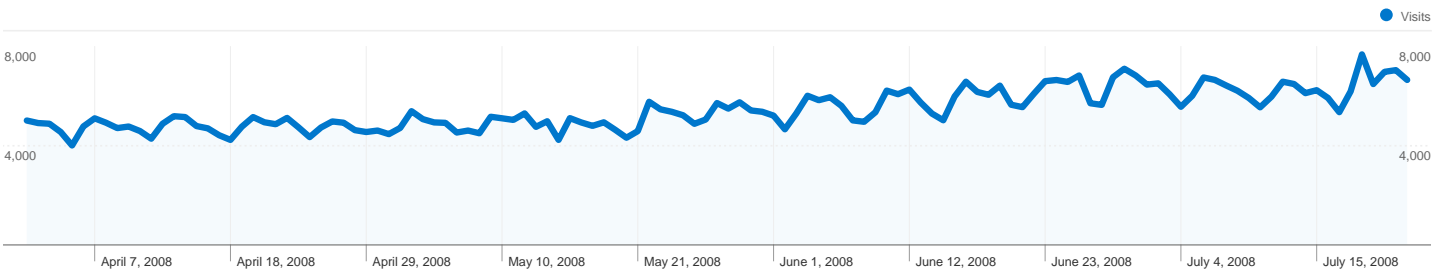

Site Usage

670,887 Visits

19.82% Bounce Rate

10,686,820 Pageviews

00:07:09 Avg. Time on Site

15.93 Pages/Visit

41.88% % New Visits

Visitors Overview

Content Overview

Pages	Pageviews	% Pageviews
/gallery/index.php	1,094,555	17.01%
/	313,513	4.87%
/index.php?check=1	290,683	4.52%
/flash/index.php?cat_id_int=2	115,554	1.80%
(other)	99,680	1.55%

288,701 people visited this site

 **670,887** Visits

 **288,701** Absolute Unique Visitors

 **10,686,820** Pageviews

 **15.93** Average Pageviews

 **00:07:09** Time on Site

 **19.82%** Bounce Rate

 **42.05%** New Visits

Technical Profile

All traffic sources sent a total of 670,887 visits

-  **44.80%** Direct Traffic
-  **33.72%** Referring Sites
-  **21.47%** Search Engines

- **Direct Traffic**
300,540.00 (44.80%)
- **Referring Sites**
226,192.00 (33.72%)
- **Search Engines**
144,072.00 (21.47%)
- **Other**
83 (0.01%)