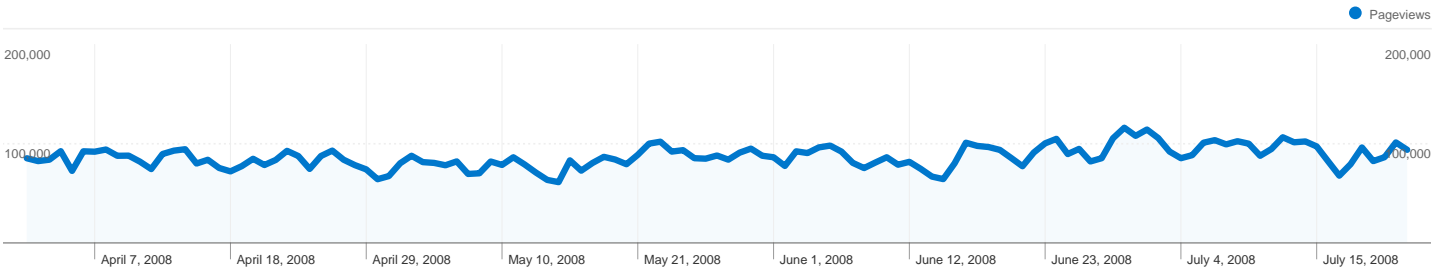

Pages on this site were viewed a total of 10,686,820 times

10,686,820 Pageviews

8,249,332 Unique Views

19.82% Bounce Rate

Top Content

Pages	Pageviews	% Pageviews
/gallery/index.php	1,094,555	17.01%
/	313,513	4.87%
/index.php?check=1	290,683	4.52%
/flash/index.php?cat_id_int=2	115,554	1.80%
(other)	99,680	1.55%