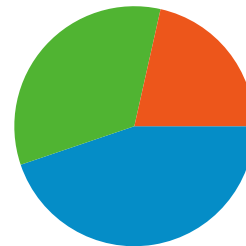

- **Direct Traffic**
  300,540.00 (44.80%)
- **Referring Sites**
  226,192.00 (33.72%)
- **Search Engines**
  144,072.00 (21.47%)
- **Other**
  83 (0.01%)

Top Traffic Sources

Sources	Visits	% visits
(direct) ((none))	300,540	44.80%
google (organic)	116,891	17.42%
bustyshots.com (referral)	54,527	8.13%
bustywebshots.blogspot.com	35,920	5.35%
bustyposers.de (referral)	21,520	3.21%

Keywords	Visits	% visits
bustyshots	64,631	44.86%
busty shots	25,868	17.95%
busty	9,023	6.26%
busty webshots	6,936	4.81%
bustyshots.com	5,913	4.10%