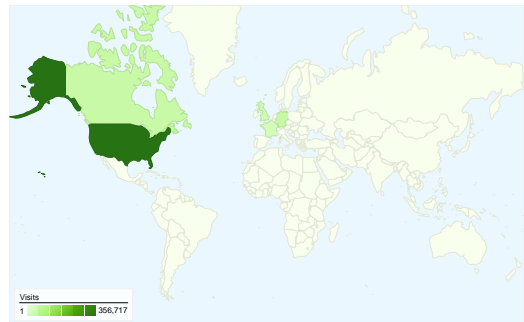

Site Usage

670,887 Visits

19.82% Bounce Rate

10,686,820 Pageviews

00:07:09 Avg. Time on Site

15.93 Pages/Visit

41.88% % New Visits

Visitors Overview

Visitors
288,701

Map Overlay world

Traffic Sources Overview

- **Direct Traffic**
300,540.00 (44.80%)
- **Referring Sites**
226,192.00 (33.72%)
- **Search Engines**
144,072.00 (21.47%)
- **Other**
83 (0.01%)

All traffic sources sent a total of 670,887 visits

-  **44.80%** Direct Traffic
-  **33.72%** Referring Sites
-  **21.47%** Search Engines

- **Direct Traffic**
300,540.00 (44.80%)
- **Referring Sites**
226,192.00 (33.72%)
- **Search Engines**
144,072.00 (21.47%)
- **Other**
83 (0.01%)

Country/Territory	Visits	Pages/Visit	Avg. Time on Site	% New Visits	Bounce Rate
United States	356,717	16.71	00:06:59	40.85%	18.39%
Germany	51,422	14.95	00:06:19	44.52%	19.51%
Canada	48,723	17.84	00:07:36	37.10%	14.50%
United Kingdom	33,982	14.44	00:06:50	46.54%	21.41%
France	26,747	13.18	00:07:33	52.32%	32.20%
Italy	20,429	16.19	00:07:41	40.86%	17.64%
Spain	17,747	13.23	00:06:44	38.05%	25.33%
Australia	14,597	14.44	00:08:45	40.83%	18.06%
Netherlands	13,159	17.45	00:06:49	42.88%	16.92%
Sweden	7,453	18.00	00:08:09	37.02%	16.22%